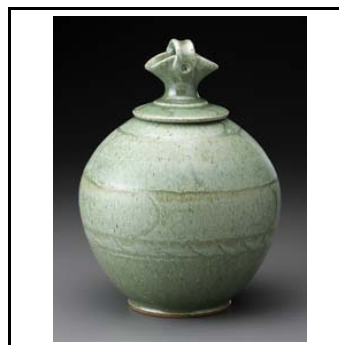

**Jim Schneider
Marilyn Chattin**

Touchstone Pottery
2418 Old County Rd
West Halifax VT 05358-7946
802 368-7354
touchstonepottery1@gmail.com
www.touchstonepottery.com
Functional Stoneware for Home &
Garden