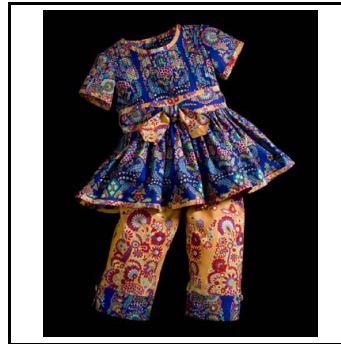

Mary-Alice Dalton

Children's Couture
10 Middle Rte
Belmont NH 03220-3706
603 524-8801
madcouture@me.com
www.madcouture.com
Girls Fine Apparel and Accessori