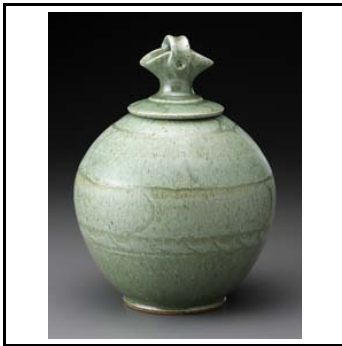

PARADISE CITY REGIONAL EXHIBITORS - NH and VT

Jim Schneider
Marilyn Chattin
Touchstone Pottery
2418 Old County Rd
West Halifax VT 05358-7946
802 368-7354
touchstonepottery1@gmail.com
www.touchstonepottery.com
Functional Stoneware for Home & Garden