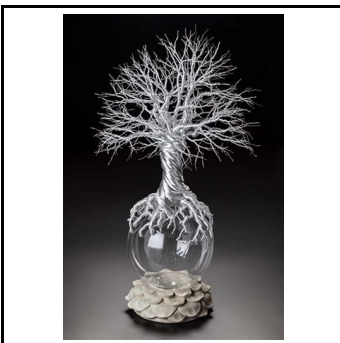

Tiffany DeAngelo

Nova Luxe Studios
PO Box 395
Southampton MA 01073-0395
413 205-8578
tiffanydeangelo@gmail.com
www.novaluxestudios.com
Sculpted Metal Treescapes